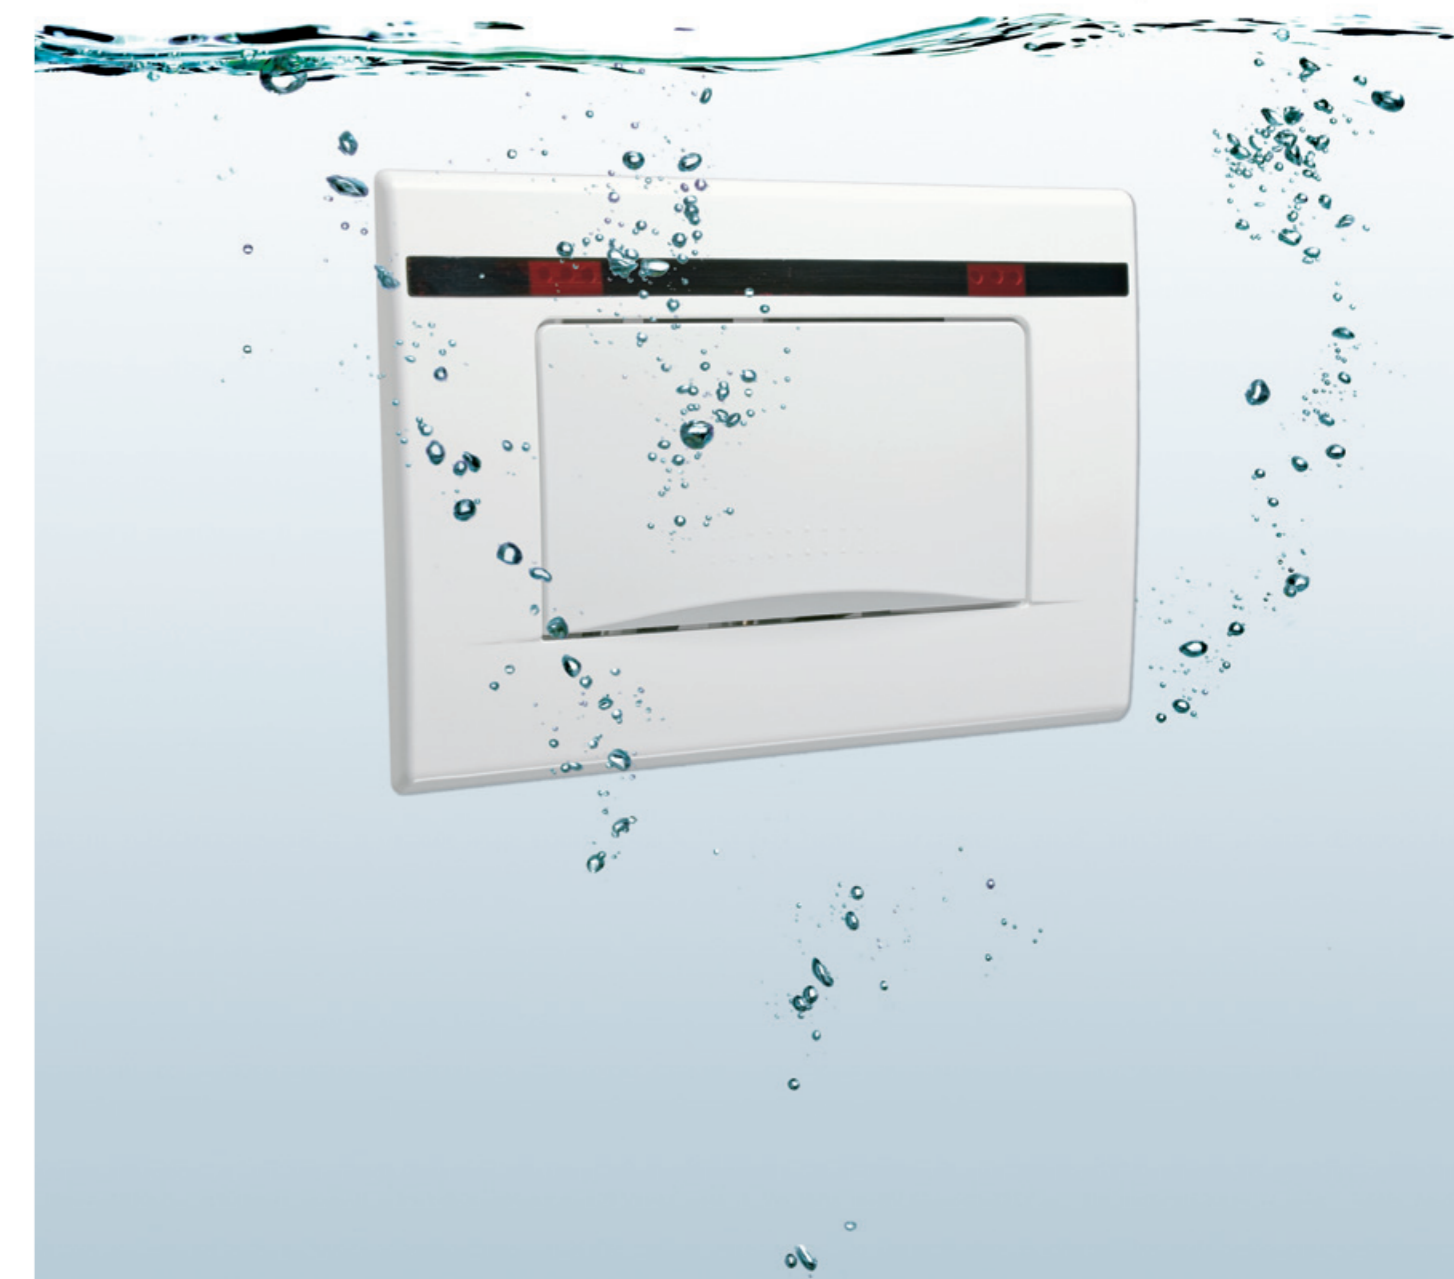

LIV SENSO
Equipment for public sanitary spaces